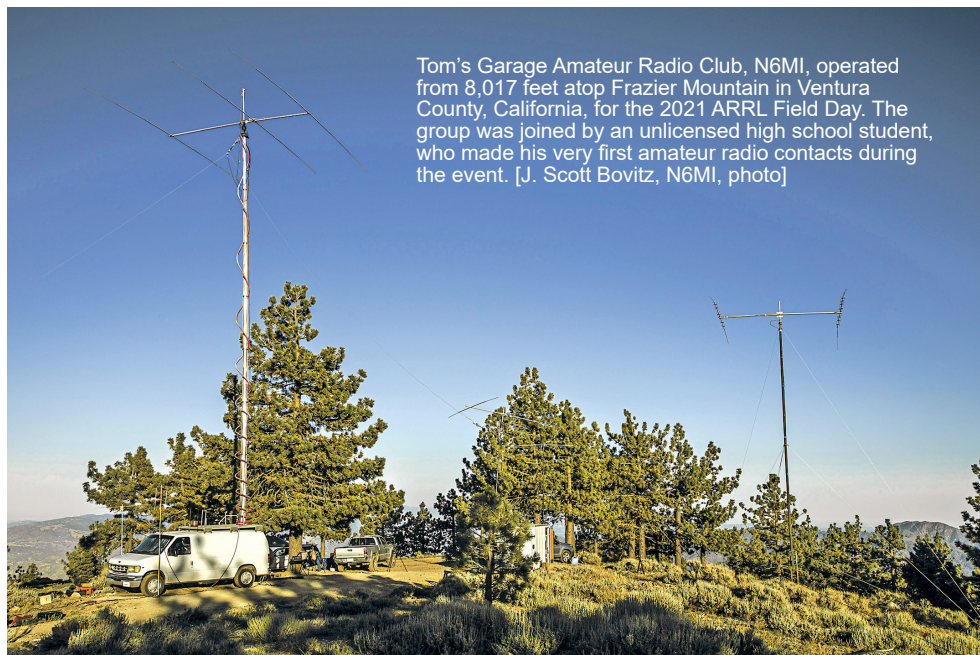

Tom's Garage Amateur Radio Club, N6MI, operated from 8,017 feet atop Frazier Mountain in Ventura County, California, for the 2021 ARRL Field Day. The group was joined by an unlicensed high school student, who made his very first amateur radio contacts during the event. [J. Scott Bovitz, N6MI, photo]